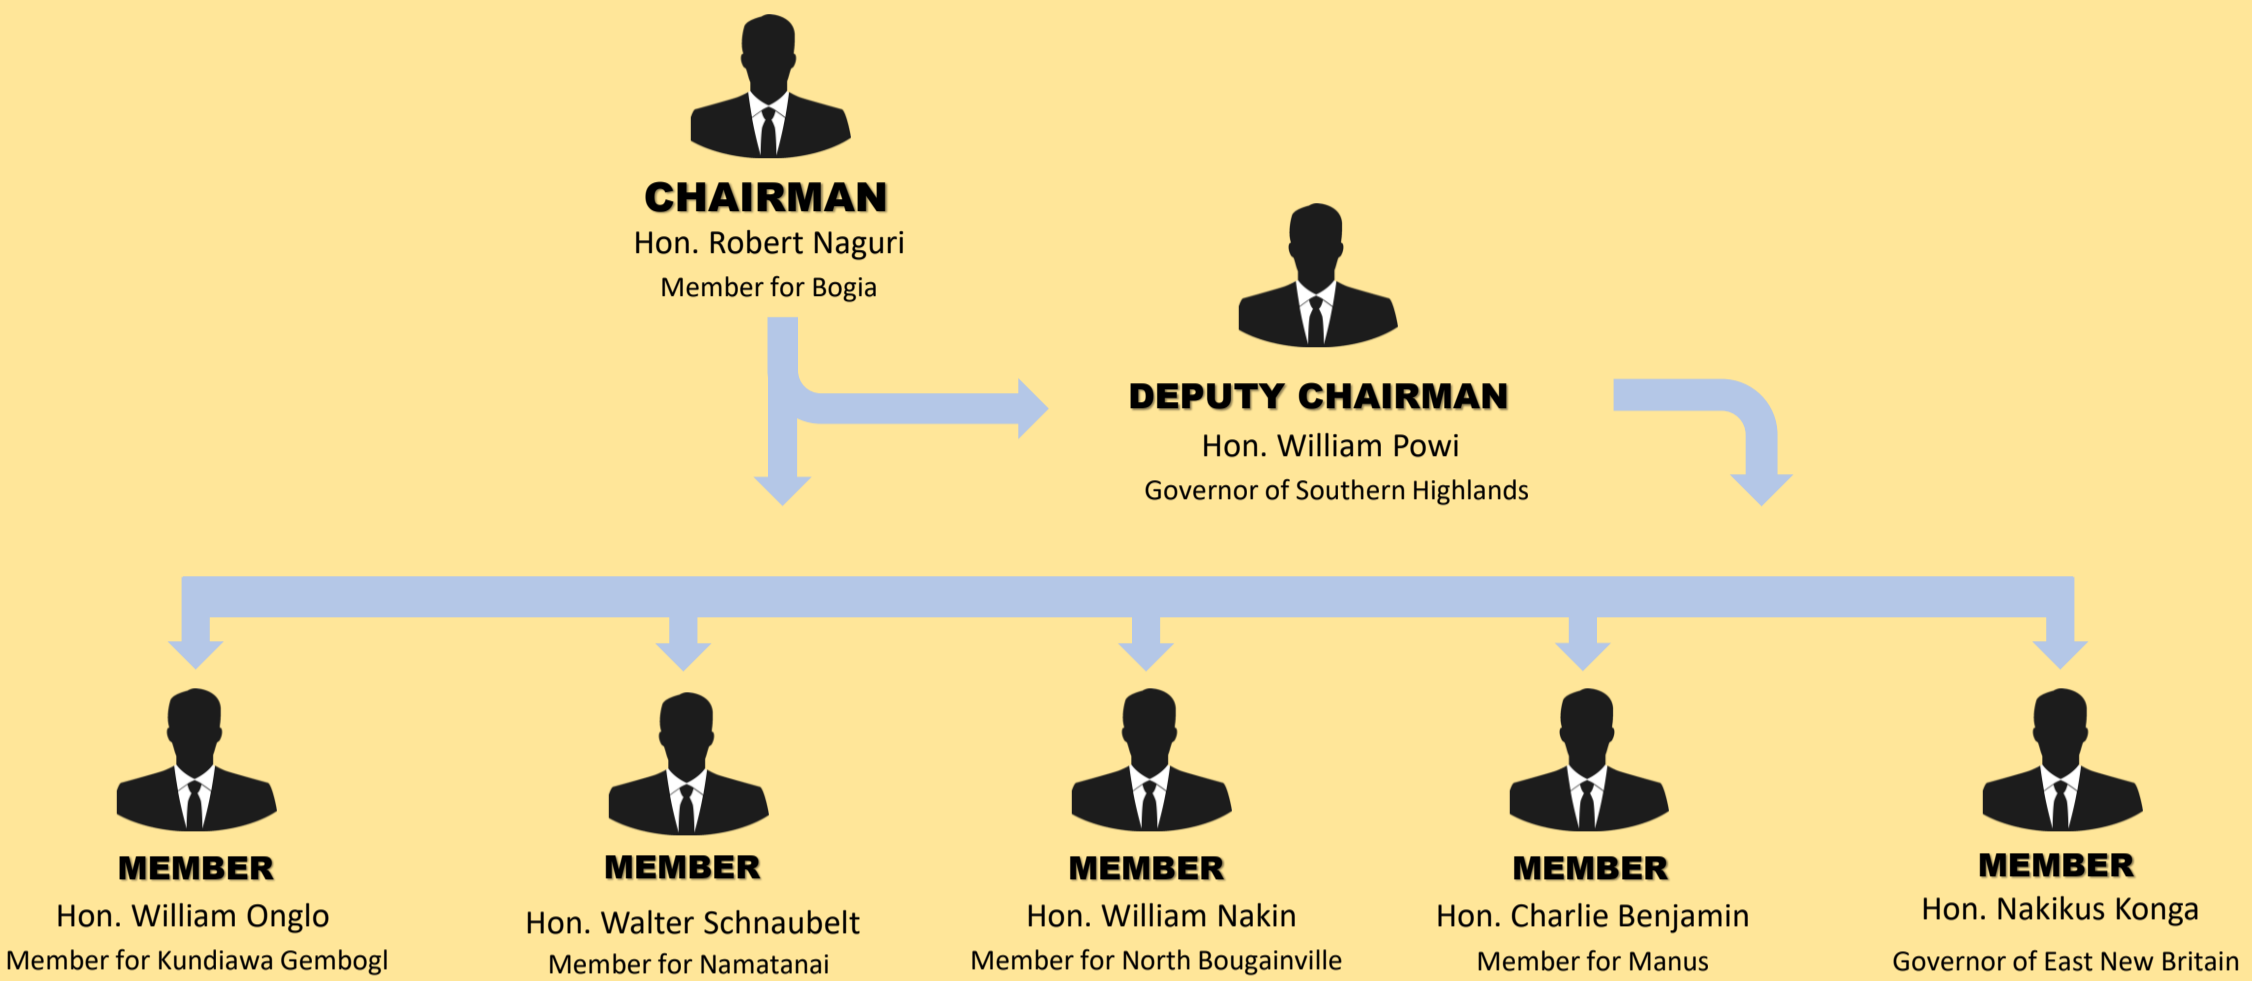

HOW DOES PARLIAMENT ENSURE ACCOUNTABILITY FOR COVID-19 FUNDS?

MEMBERS OF THE PERMANENT PARLIAMENTARY COMMITTEE ON EMERGENCY (PPCoE)

FUNCTIONS OF THE PERMANENT PARLIAMENTARY COMMITTEE

ACTING ON BEHALF OF PARLIAMENT

The committee system is an extension of Parliament. The committee is bipartisan and the views expressed in its reports are considered independent and free from party politics.

CARRY OUT PUBLIC CONSULTATIONS